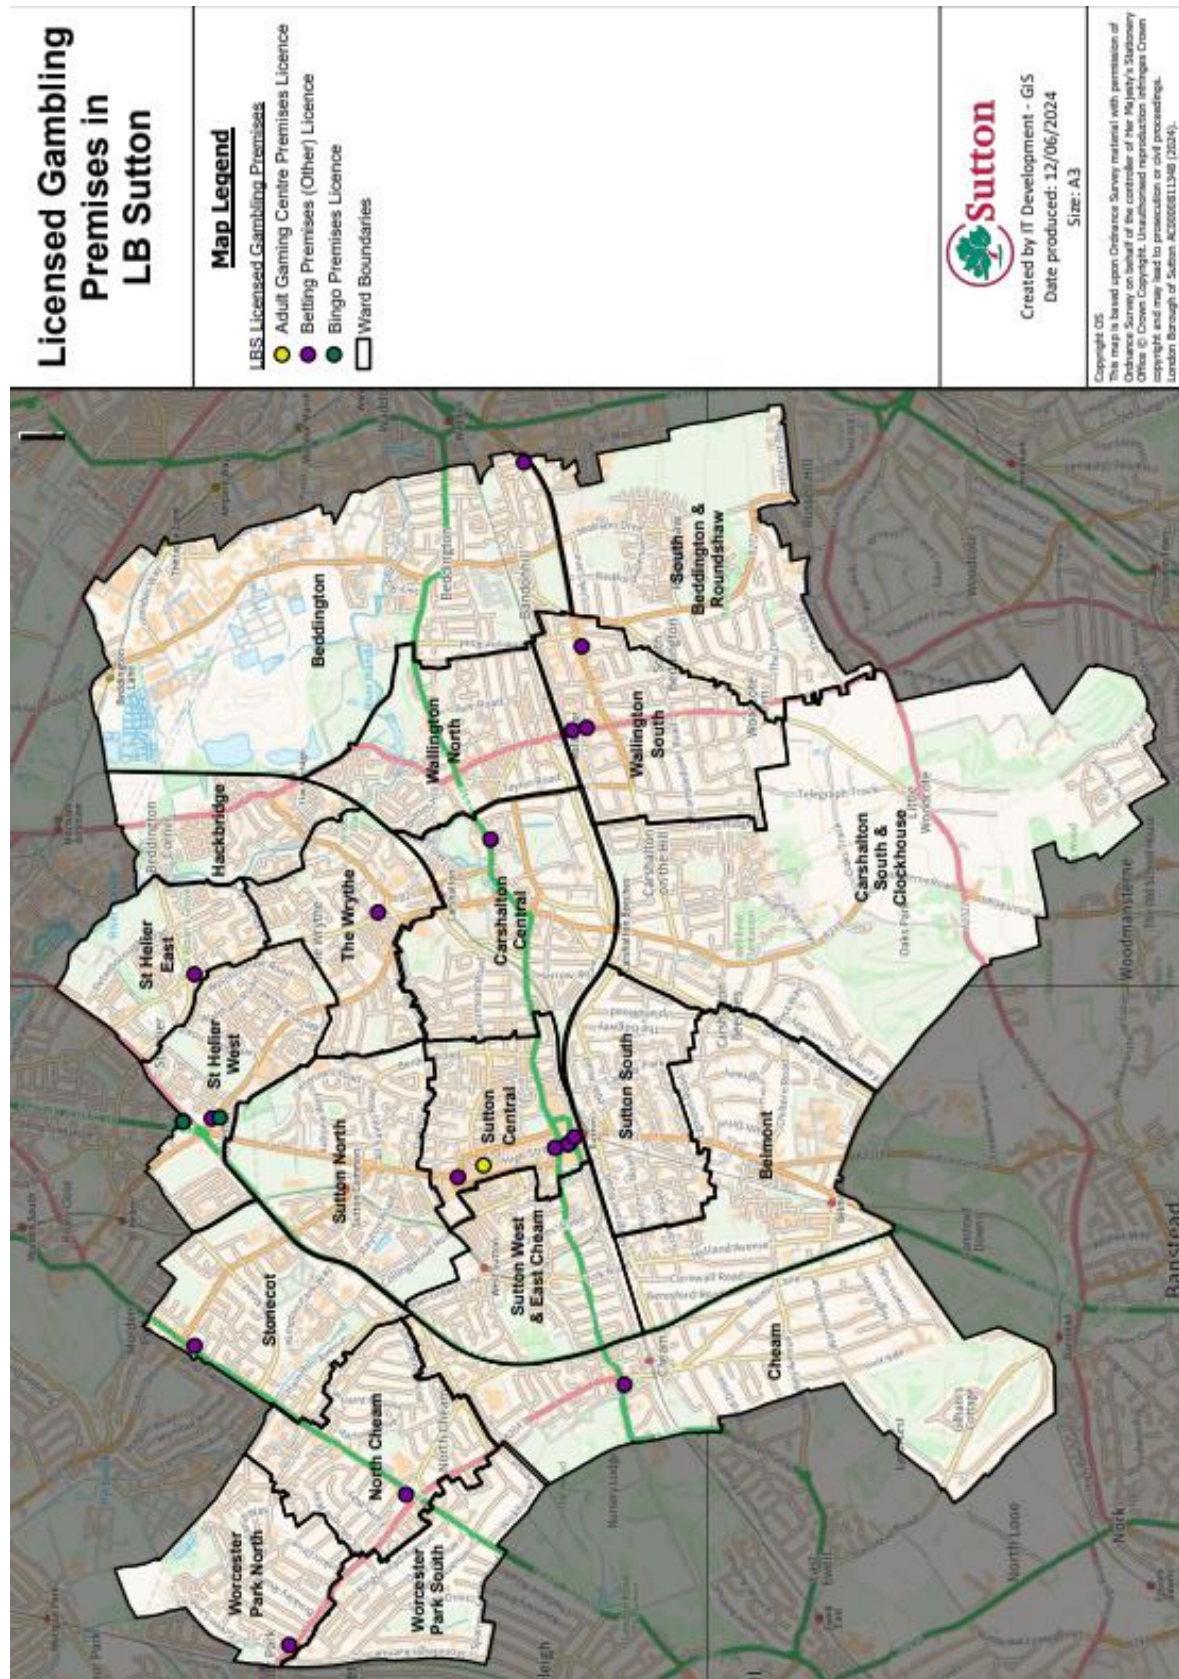

## Contents

	<b>Page</b>
<b>Map 1: Borough map</b>	<b>4</b>
<b>Map 2: Location of licensed venues</b>	<b>5</b>
<b>Map 3: Location of drug and alcohol services</b>	<b>6</b>
<b>Map 4: Education facilities and children's centres</b>	<b>7</b>
<b>Map 5: Income domain with gambling premises</b>	<b>8</b>
<b>Map 6: Employment domain with gambling premises</b>	<b>9</b>

This Page is Intentionally Blank

Map 1: Borough map

Map 2: Location of licensed venues (Correct on 26 June 2024)

Map 3: Location of drug and alcohol services

## Map Legend

- Drug and Alcohol Services 2021
- New Wards 2022

Created by Data Management Team - GIS  
 Date produced: 16/05/2022  
 Size: A3  
 Scale: 1:21,000

Copyright OS  
 This map is based upon Ordnance Survey material with permission of Ordnance Survey under the OpenMapView licence.  
 © Crown Copyright. Unauthorised reproduction infringes Crown copyright and may lead to prosecution or civil proceedings.  
 London Borough of Sutton 0100019922 (2021).

Map 4: Education facilities and children's centres