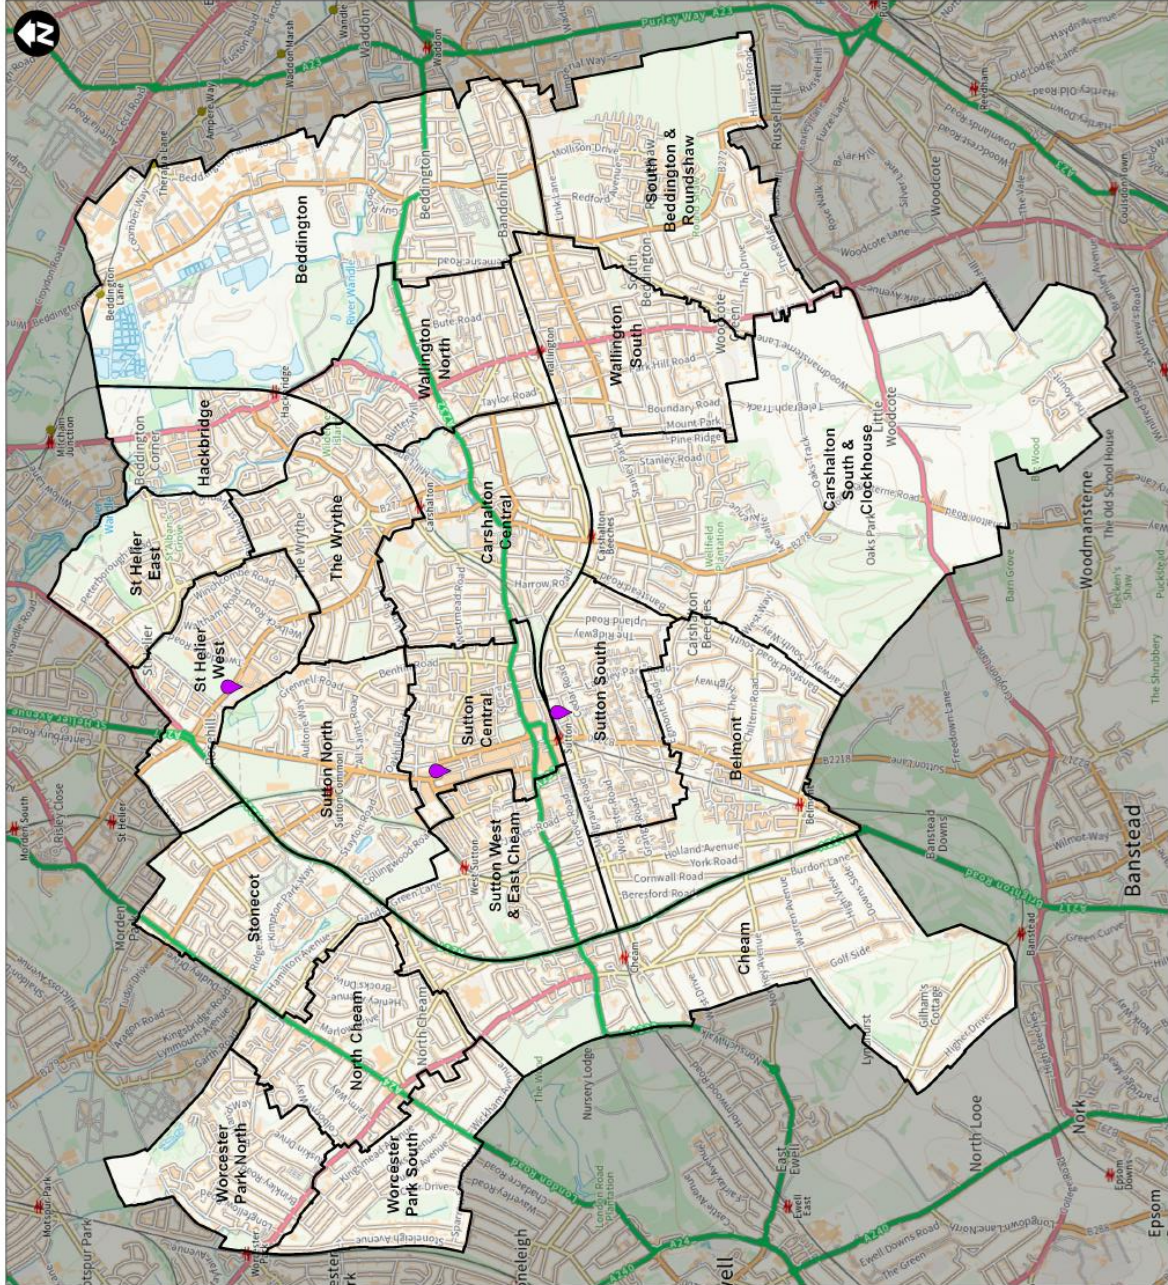

## Contents

	<b>Page</b>
<b>Map 1: Borough map</b>	<b>4</b>
<b>Map 2: Location of licensed venues</b>	<b>5</b>
<b>Map 3: Location of drug and alcohol services</b>	<b>6</b>
<b>Map 4: Education facilities and children's centres</b>	<b>7</b>
<b>Map 5: Income domain with gambling premises</b>	<b>8</b>
<b>Map 6: Employment domain with gambling premises</b>	<b>9</b>

This Page is Intentionally Blank

Map 1: Borough map

Map 2: Location of licensed venues (Correct on 26 June 2024)

Map 3: Location of drug and alcohol services

## Map Legend

- Drug and Alcohol Services 2021
- New Wards 2022

Created by Data Management Team - GIS  
 Date produced: 16/05/2022  
 Size: A3  
 Scale: 1:21,000

Copyright OS  
 This map is based upon Ordnance Survey material with permission of Ordnance Survey under the OpenMapView licence.  
 © Crown Copyright. Unauthorised reproduction infringes Crown copyright and may lead to prosecution or civil proceedings.  
 London Borough of Sutton 0100019922 (2021).

Map 4: Education facilities and children's centres