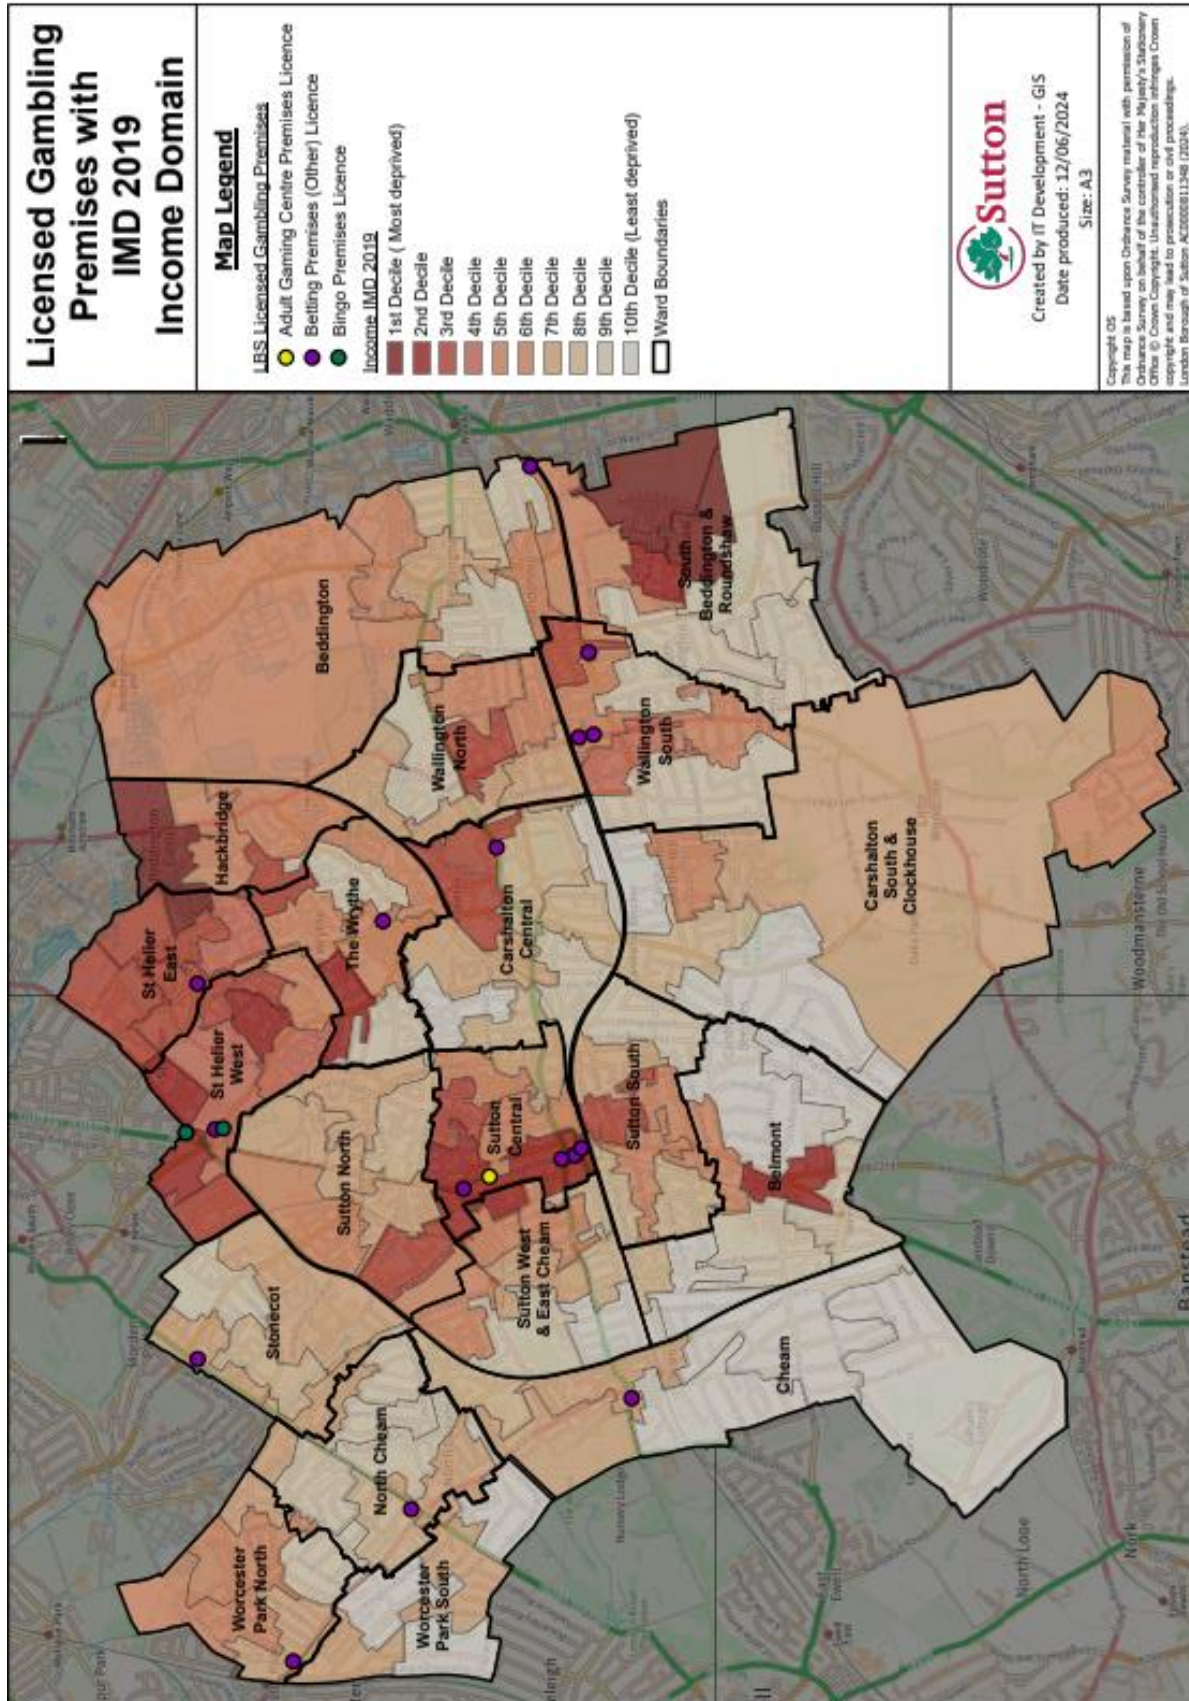

## Contents

	<b>Page</b>
<b>Map 1: Borough map</b>	<b>4</b>
<b>Map 2: Location of licensed venues</b>	<b>5</b>
<b>Map 3: Location of drug and alcohol services</b>	<b>6</b>
<b>Map 4: Education facilities and children's centres</b>	<b>7</b>
<b>Map 5: Income domain with gambling premises</b>	<b>8</b>
<b>Map 6: Employment domain with gambling premises</b>	<b>9</b>

This Page is Intentionally Blank

Map 1: Borough map

Map 2: Location of licensed venues (Correct on 26 June 2024)

Map 3: Location of drug and alcohol services

## Map Legend

- Children's Centres
- Nursery
- Primary
- Secondary
- Independent schools
- Further education
- Special School
- ★ Pupil Referral Unit
- Ward Boundaries

Created by IT Development - GIS

Date produced: 12/06/2024

Map 5: Income Domain with Gambling Premises

Map 6: Employment Domain with Gambling Premises