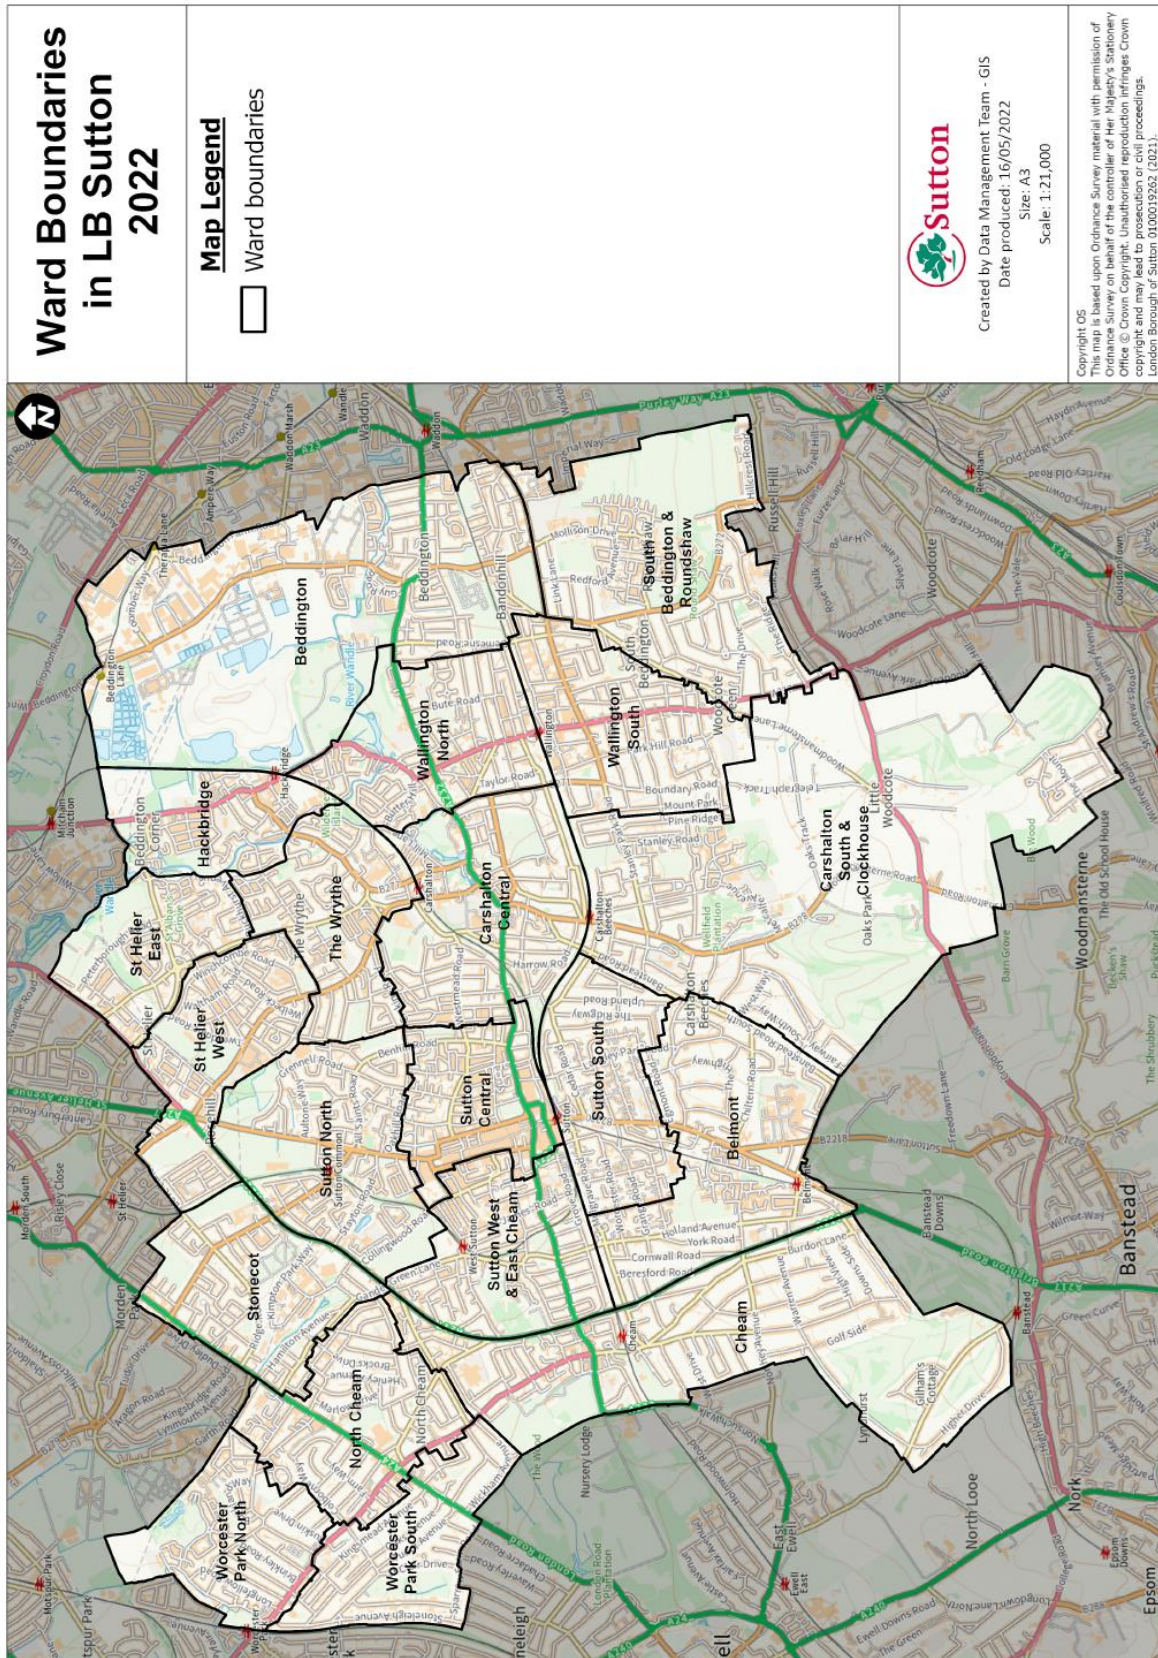

## **Local Area Profile**

**This document accompanies the  
Statement of Policy and Principles  
2025 - 2027**

This document was published on: 26 June 2024

## Contents

	<b>Page</b>
<b>Map 1: Borough map</b>	<b>4</b>
<b>Map 2: Location of licensed venues</b>	<b>5</b>
<b>Map 3: Location of drug and alcohol services</b>	<b>6</b>
<b>Map 4: Education facilities and children's centres</b>	<b>7</b>
<b>Map 5: Income domain with gambling premises</b>	<b>8</b>
<b>Map 6: Employment domain with gambling premises</b>	<b>9</b>

This Page is Intentionally Blank

Map 1: Borough map

Map 2: Location of licensed venues (Correct on 26 June 2024)

Map 3: Location of drug and alcohol services