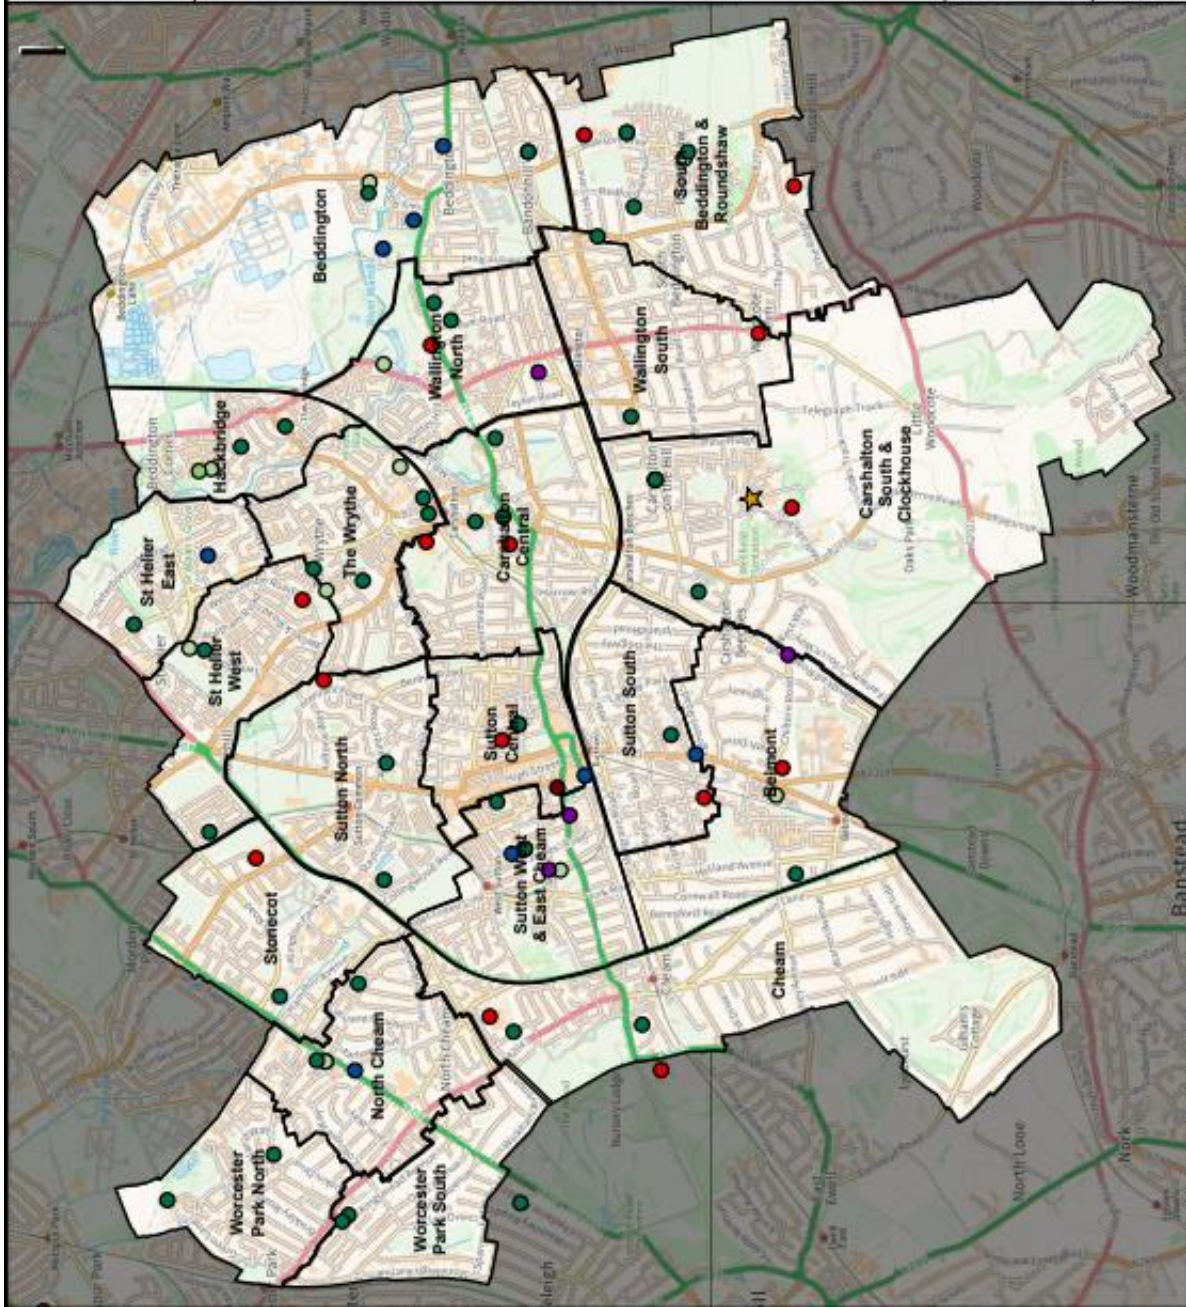

Map 5: Income Domain with Gambling Premises

Education Facilities in LB Sutton

Map Legend

- Children's Centres
- Nursery
- Primary
- Secondary
- Independent schools
- Further education
- Special School
- ★ Pupil Referral Unit
- Ward Boundaries

Created by IT Development - GIS

Date produced: 12/06/2024

Size: A3