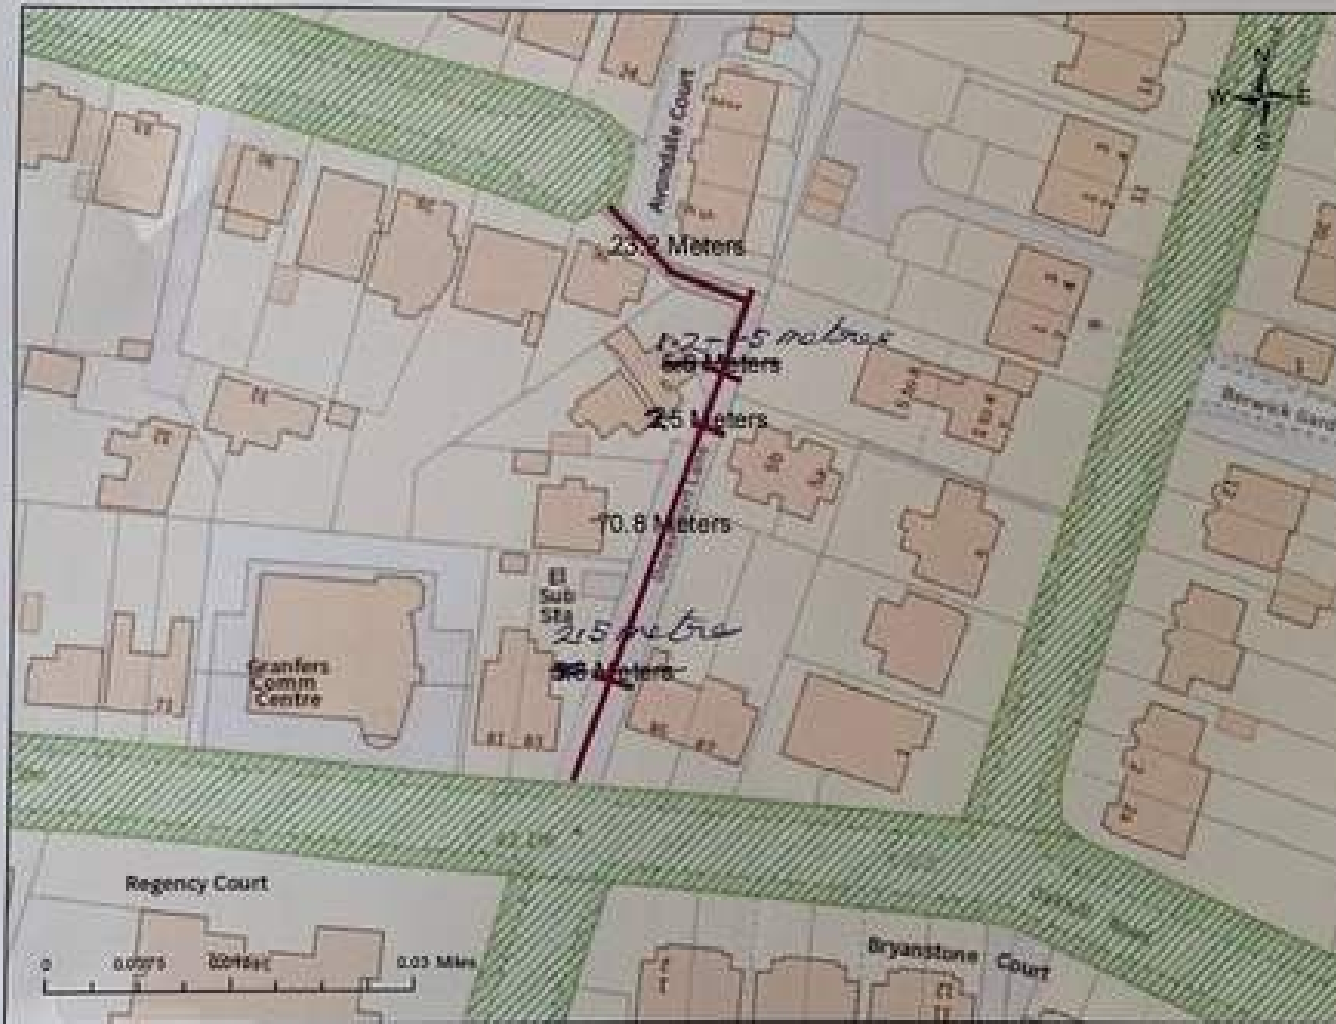

ArcGIS Web Map

Date Printed: 02/08/2021
Scale: 1:827

Copyright ©
This map is based upon Ordnance Survey material with permission of Ordnance Survey on behalf of the controller of Her Majesty's Stationery Office © Crown Copyright. Unauthorised reproduction infringes Crown Copyright and may lead to prosecution or civil proceedings.
London Borough of Sutton 0100000000 (2021)